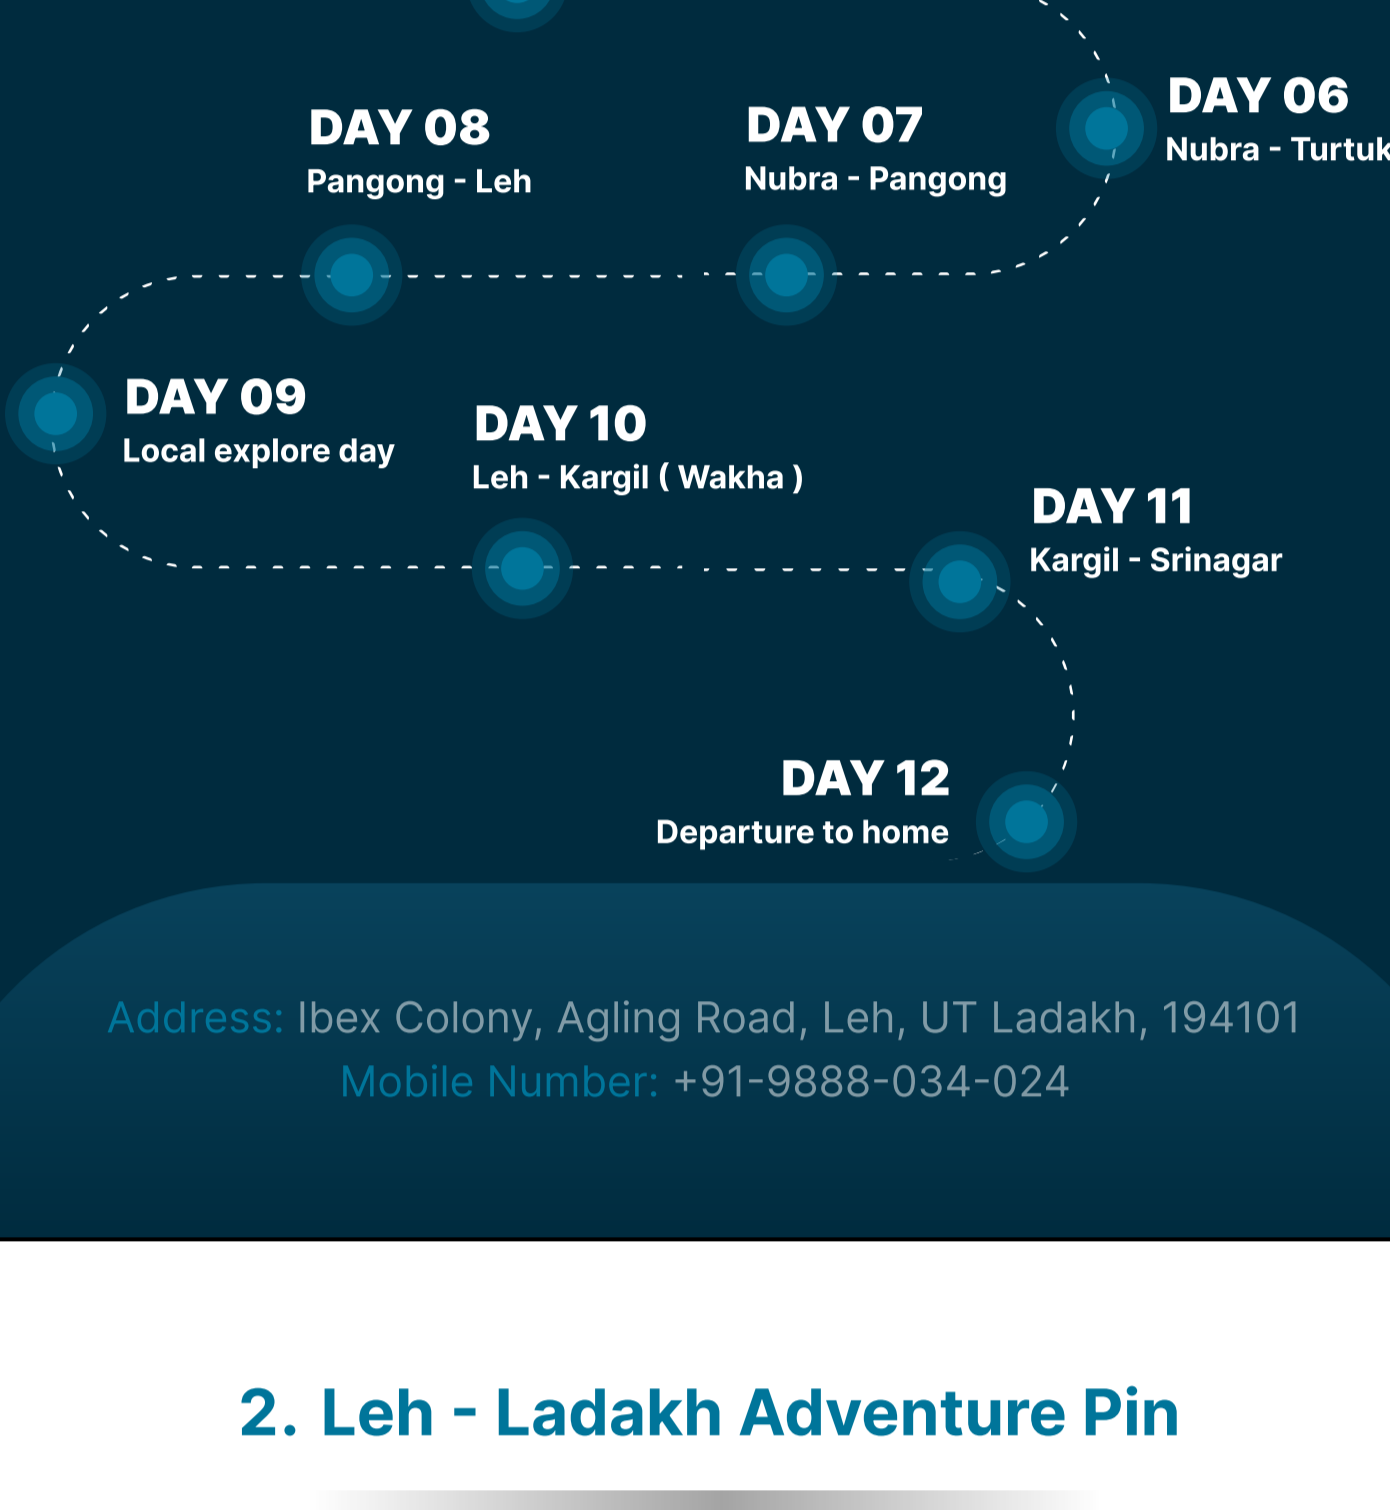

1. ROUTE

Address: Ibex Colony, Agling Road, Leh, UT Ladakh, 194101
Mobile Number: +91-9888-034-024